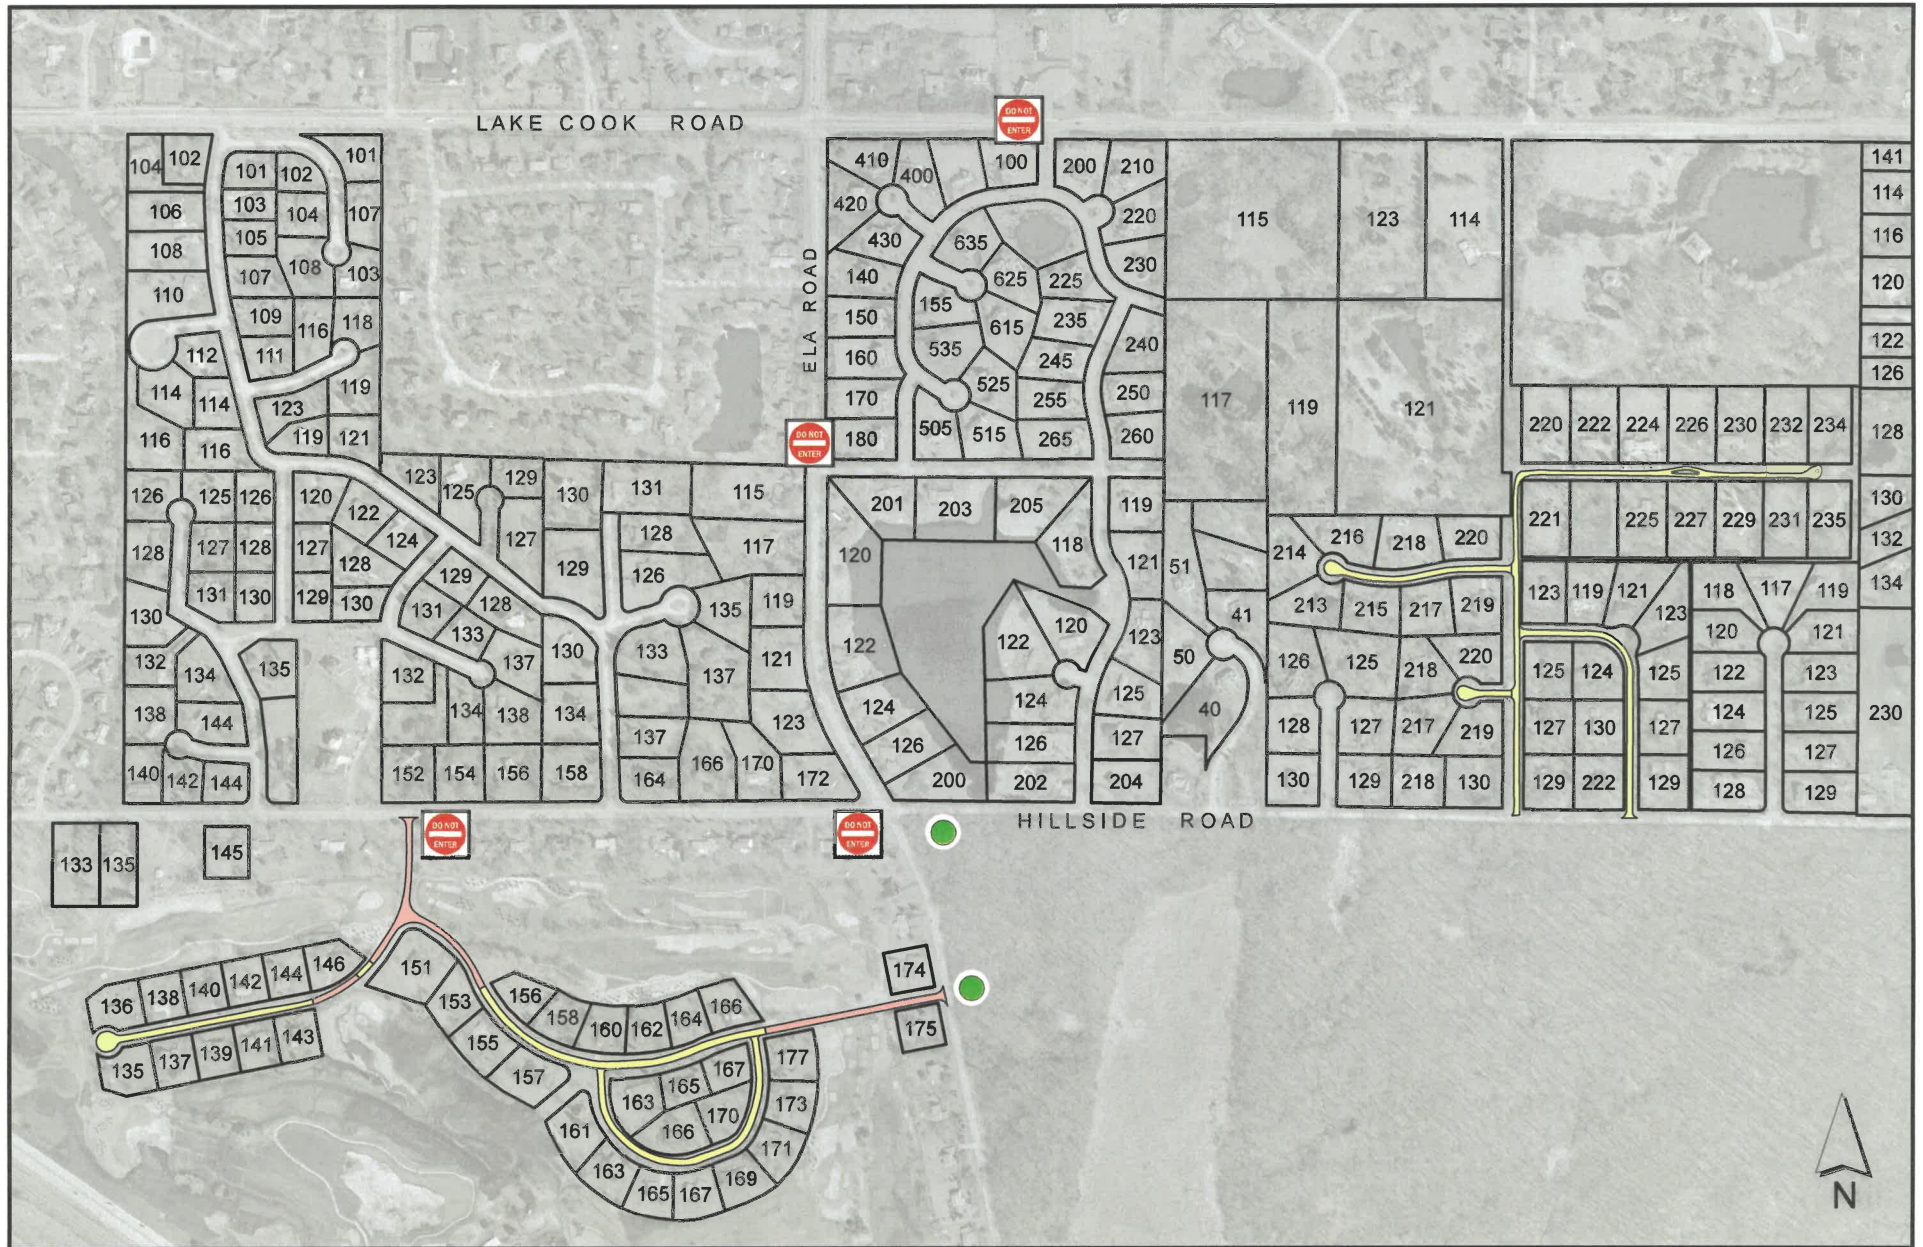

2024 RESURFACING PROJECT THUNDERBIRD ESTATES SUBDIVISION

Access Restriction - Neighboring Subdivision is prohibited

Access Permission - Accessible to Ela Road - ONLY

Palatine Township Road District

Aaron B. Del Mar - Highway Commissioner